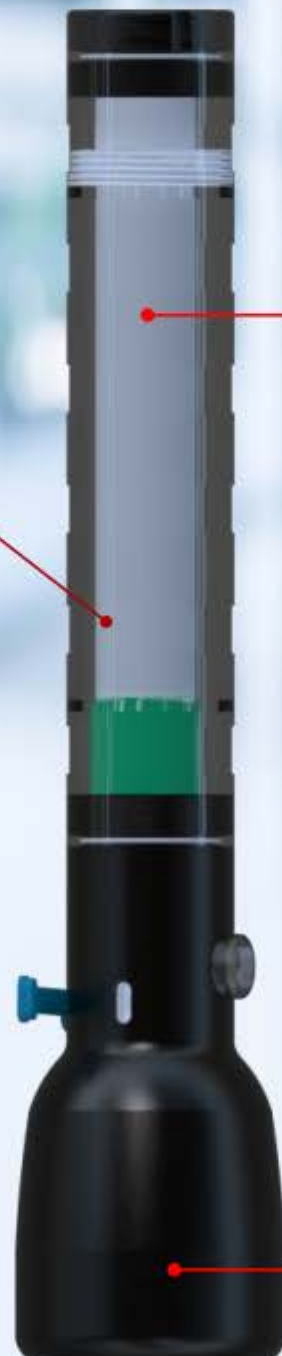

# Your Flash Light is also an Led Bulb

Made of High Grade Silicon,

The Diffuser Comes as a Standard Accessory

Fits On  
Soulmate  
Soulmate Pro

**4000mAh of Pure Power to keep you going**

**USB Port for easy Recharging**

### **Run Time Details :**

Power Saving Mode : 15 Hrs

Performance Mode : 7 Hrs

Strobe : 7 Hrs

**Lithium Ion  
Battery**

**Hand Grip  
Dia 30 mm**

Length 261 mm  
Weight 315 Gms

**Head Dia 50 mm**