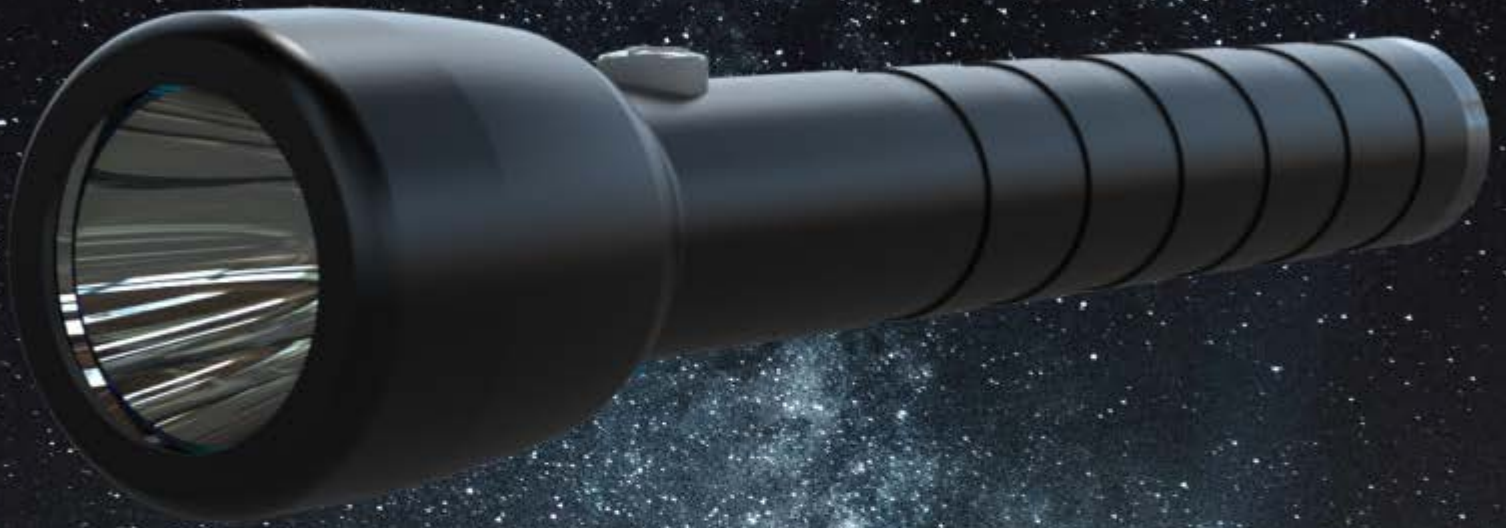

# SOULMATE PRO

Feature Packed

**BEYOND PERFORMANCE...▶▶**

**4000 mAh | 15 Hrs Run Time**

**400 M + Throw**

**USB Rechargeable**

**Full Aluminium Body**

**Linear Drive**

# Built with Mil Grade Aluminium Alloy

## Soulmate Pro is Rugged, Reliable and Easy to carry

Silicon Switch Cap tested for 100000+ cycles  
Glows Red while Charging  
Glows Green after Fully Charged

High Performance Optics  
415 M+ Throw

USB Port Cover

USB Rechargeable Port

Full Aluminium Body  
CNC Machined for Perfection  
Hard Anodized for Scratch Resistance

Night Find : The Switch Cap Glows in Dark